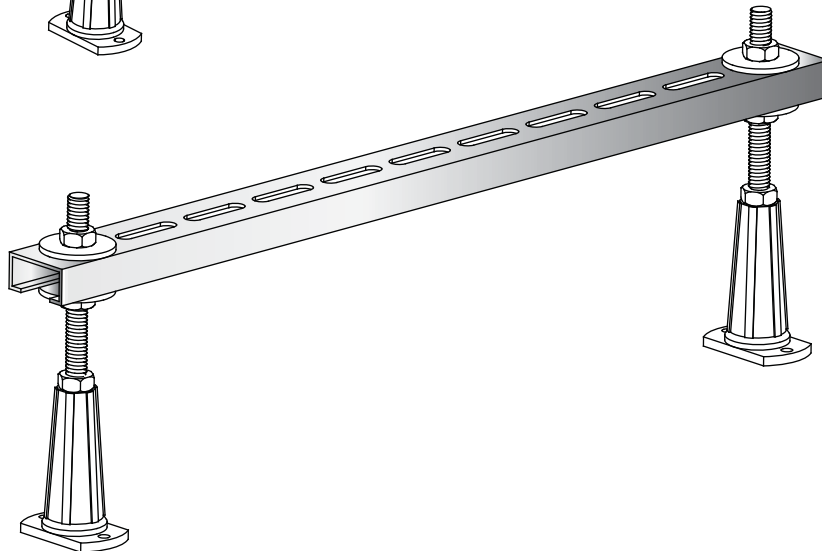

## Bath Leg Set Installation

tools required

- Prior to installation check that all fittings have been supplied.
- Assembled bath on a mat to protect against damage to bath surface.
- This product requires a two person lift - use proper lifting techniques.
- This installation guide does includes recommendation of waste connection; final decision about installation and waste connection should be taken by a suitably qualified person.
- Follow each step in turn.

### parts supplied:

A

B

C

D

E