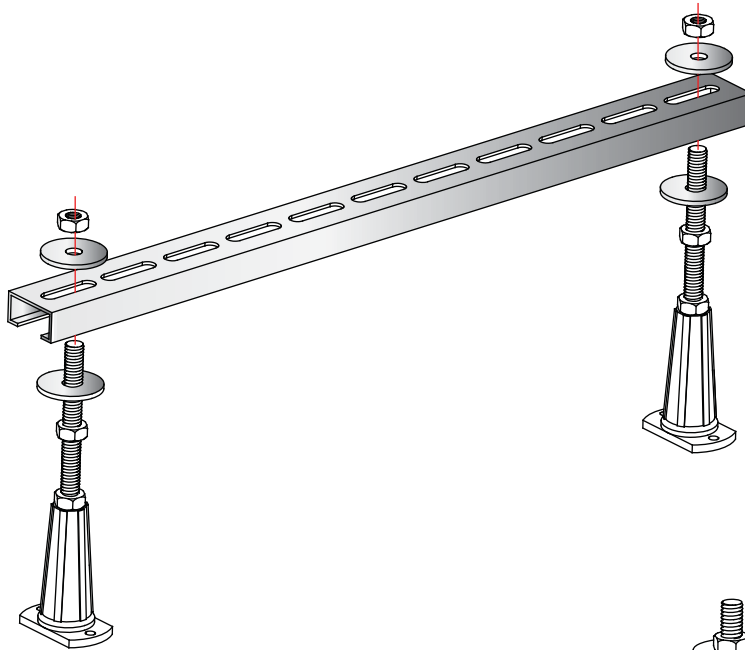

## Bath Leg Set Installation

tools required

- Prior to installation check that all fittings have been supplied.
- Assembled bath on a mat to protect against damage to bath surface.
- This product requires a two person lift - use proper lifting techniques.
- This installation guide does includes recommendation of waste connection; final decision about installation and waste connection should be taken by a suitably qualified person.
- Follow each step in turn.

### parts supplied:

A

B

C

D

E