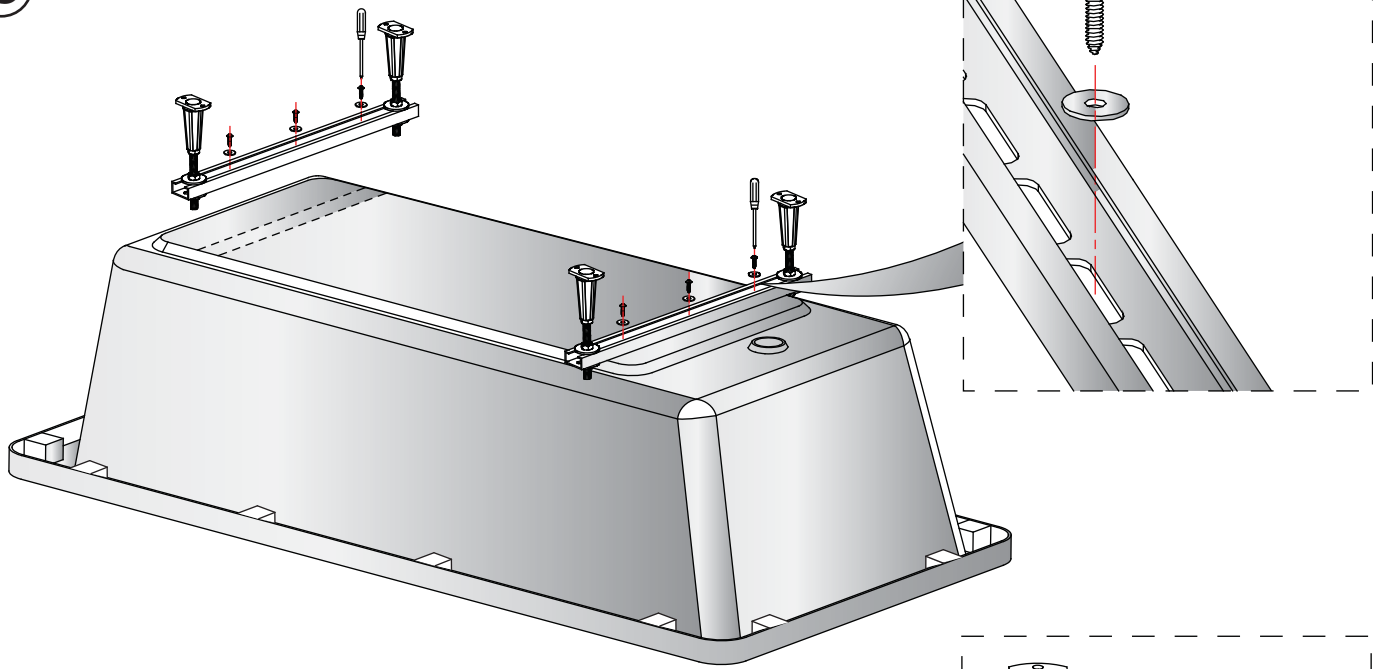

## Bath Leg Set Installation

tools required

- Prior to installation check that all fittings have been supplied.
- Assembled bath on a mat to protect against damage to bath surface.
- This product requires a two person lift - use proper lifting techniques.
- This installation guide does includes recommendation of waste connection; final decision about installation and waste connection should be taken by a suitably qualified person.
- Follow each step in turn.

### parts supplied:

A

B

C

D

E