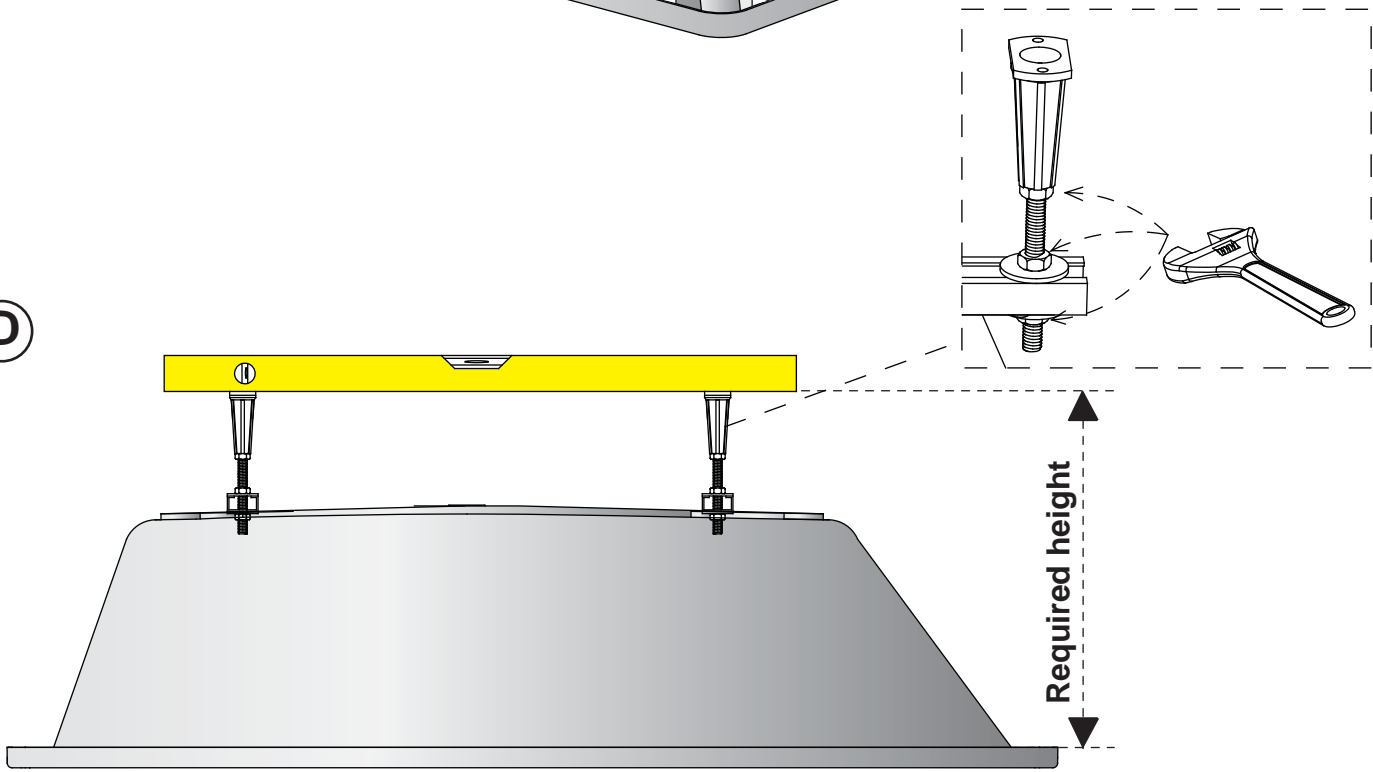

## Bath Leg Set Installation

tools required

- Prior to installation check that all fittings have been supplied.
- Assembled bath on a mat to protect against damage to bath surface.
- This product requires a two person lift - use proper lifting techniques.
- This installation guide does includes recommendation of waste connection; final decision about installation and waste connection should be taken by a suitably qualified person.
- Follow each step in turn.

### parts supplied:

A

B

C

D

E