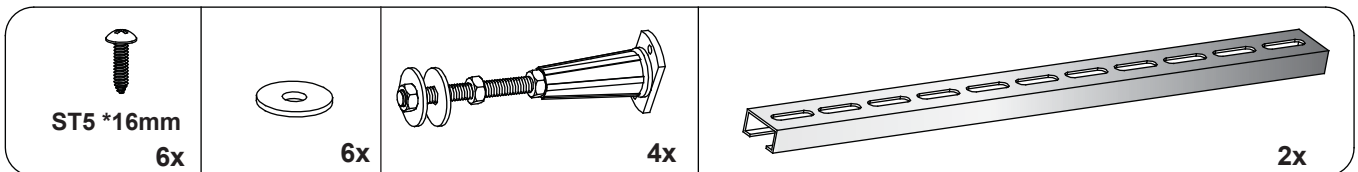

parts supplied:

A